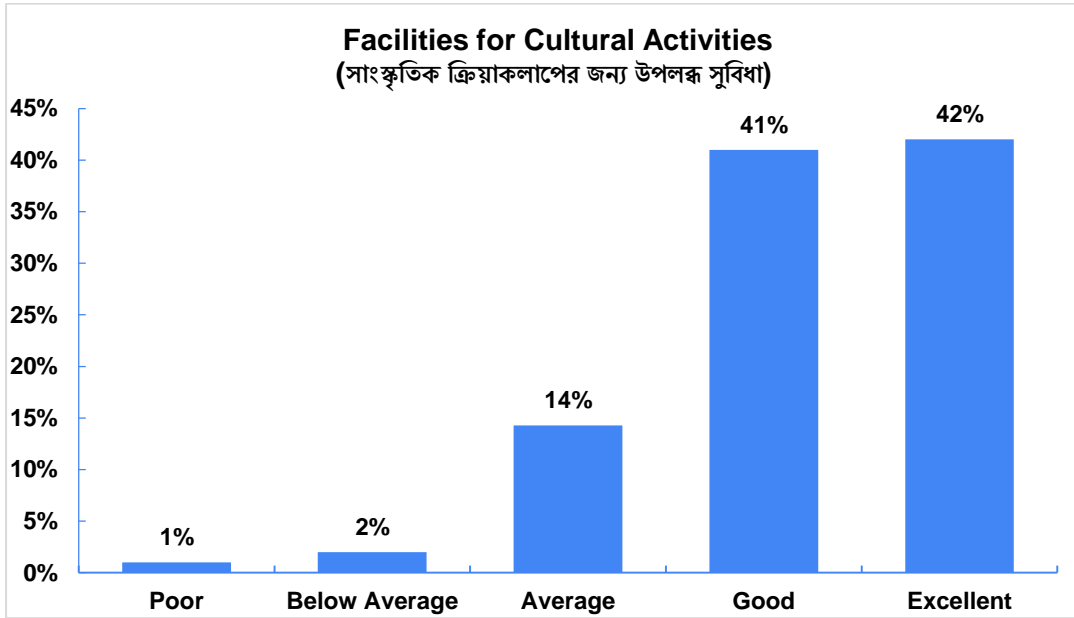

Student Satisfaction Survey 2020-21