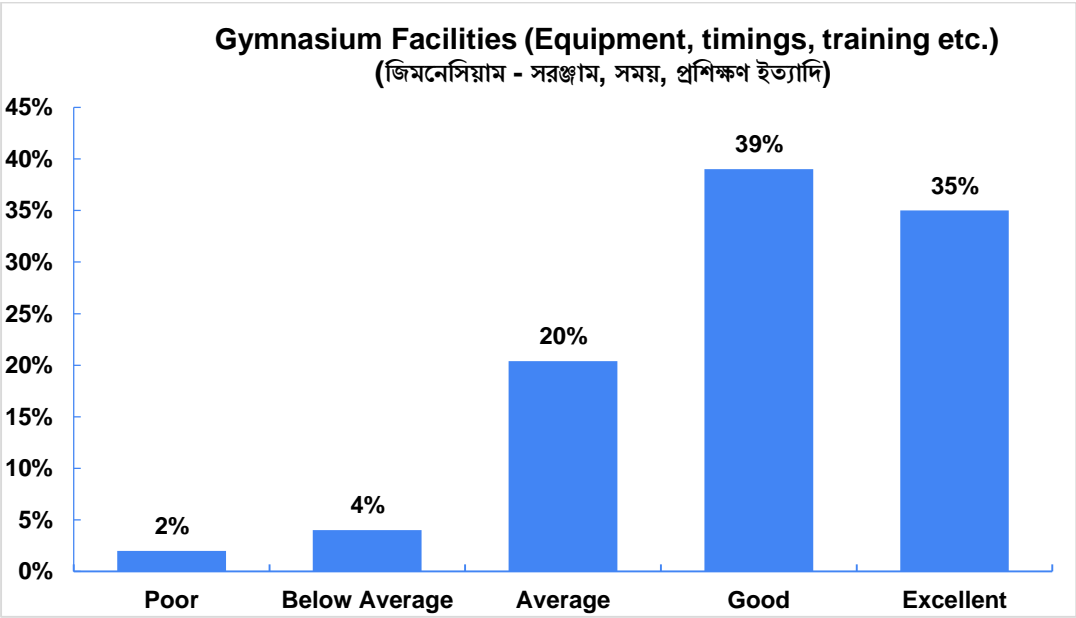

Student Satisfaction Survey 2020-21