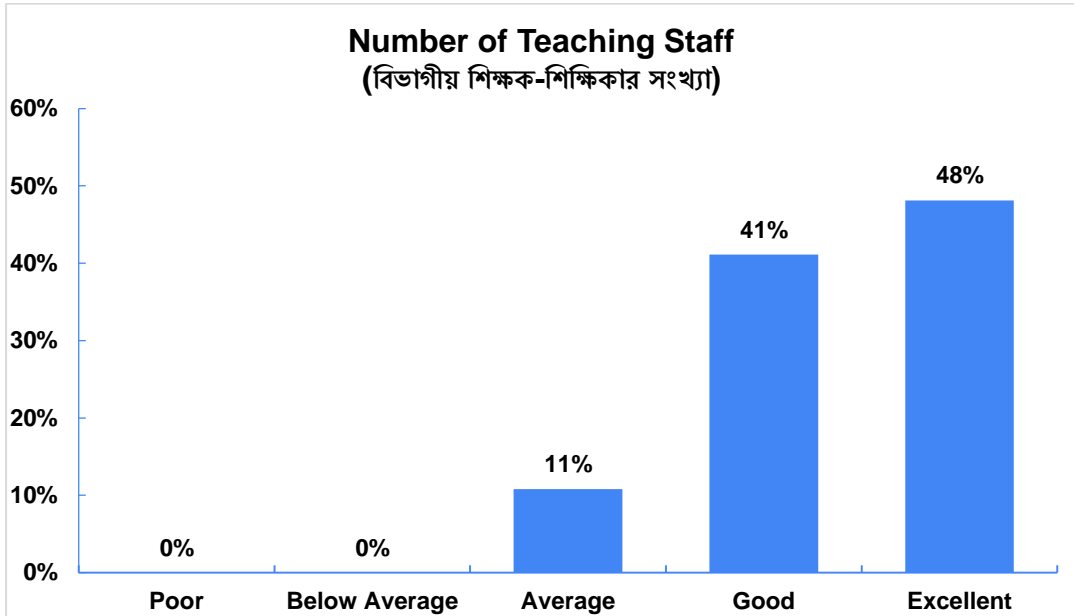

Student Satisfaction Survey 2020-21

Student Satisfaction Survey 2020-21

Student Satisfaction Survey 2020-21

Student Satisfaction Survey 2020-21

TEACHING & LEARNING PROCESS (পঠন-পাঠন ব্যবস্থা ও পদ্ধতিসমূহ)