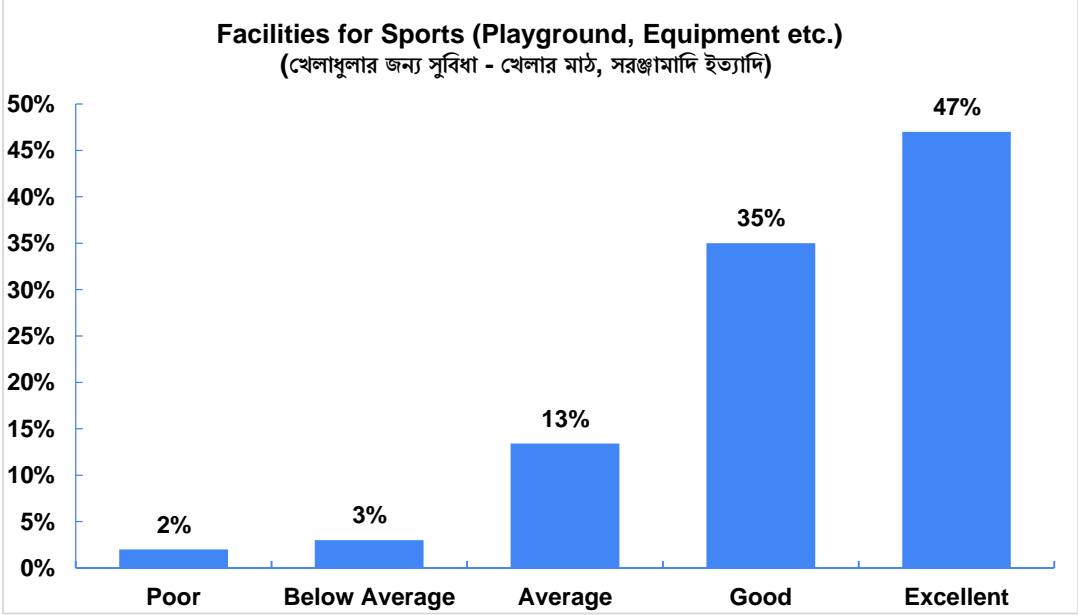

Student Satisfaction Survey 2020-21

CAMPUS, ACCOMMODATION & FACILITIES (ক্যাম্পাস, উপকরণ এবং সুযোগসুবিধাসমূহ)

Principal
V.S. Mahavidyalaya
Manikpara, Jhargram

Student Satisfaction Survey 2020-21

Student Satisfaction Survey 2020-21