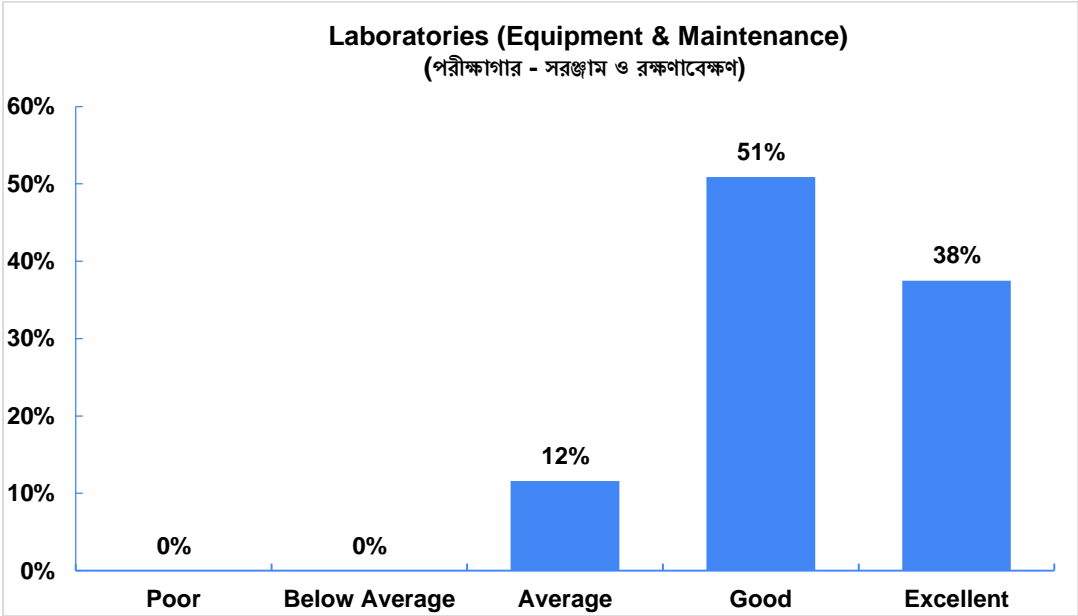

Student Satisfaction Survey 2020-21

CAMPUS, ACCOMMODATION & FACILITIES (ক্যাম্পাস, উপকরণ এবং সুযোগসুবিধাসমূহ)

Principal
V.S. Mahavidyalaya
Manikpara, Jhargram

Student Satisfaction Survey 2020-21

Student Satisfaction Survey 2020-21