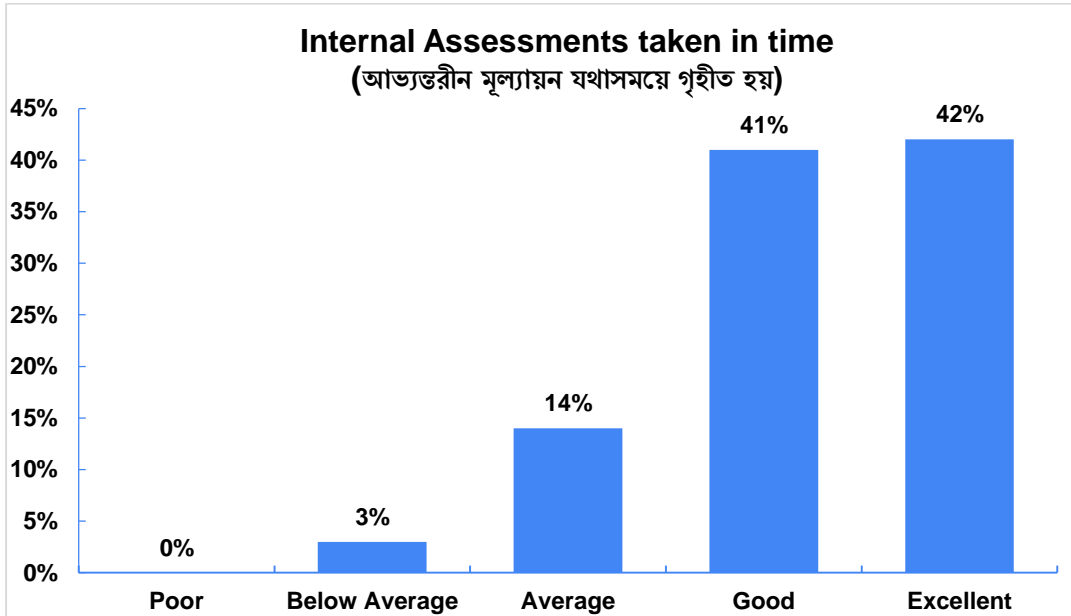

Student Satisfaction Survey 2020-21