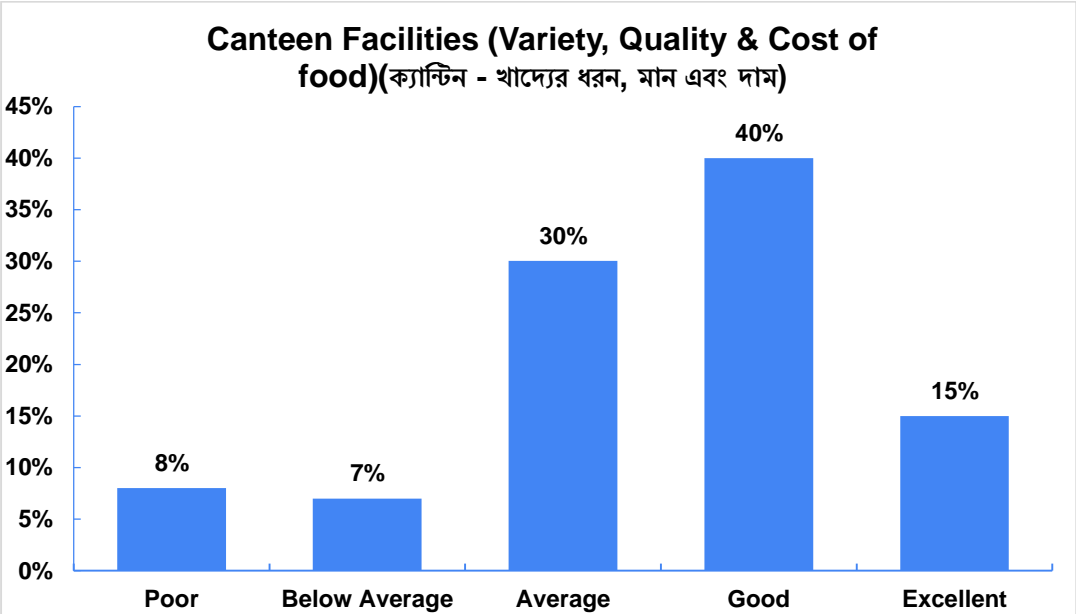

Student Satisfaction Survey 2020-21