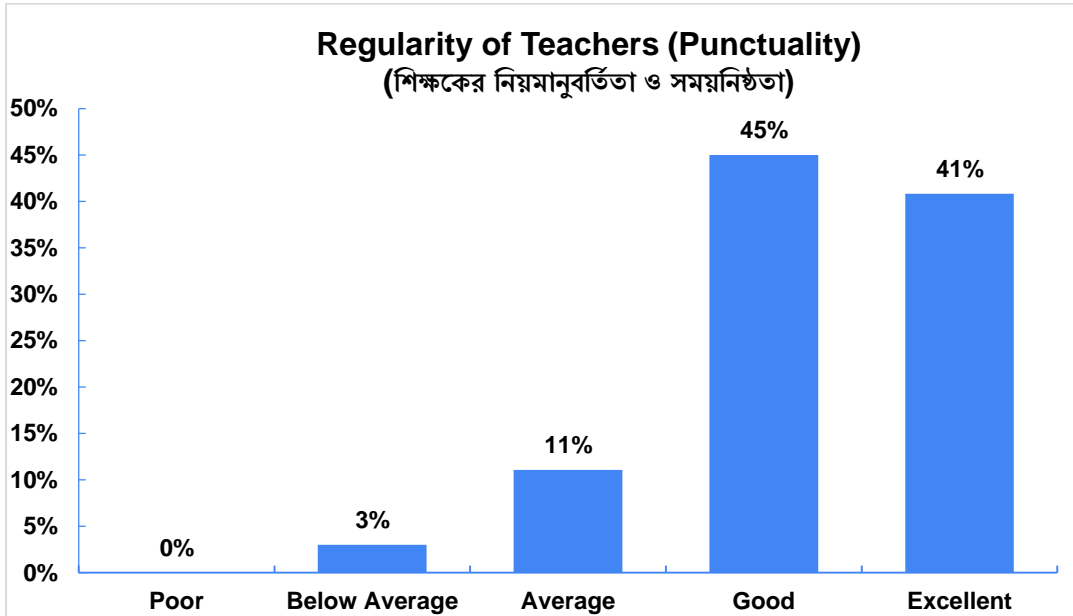

Student Satisfaction Survey 2020-21