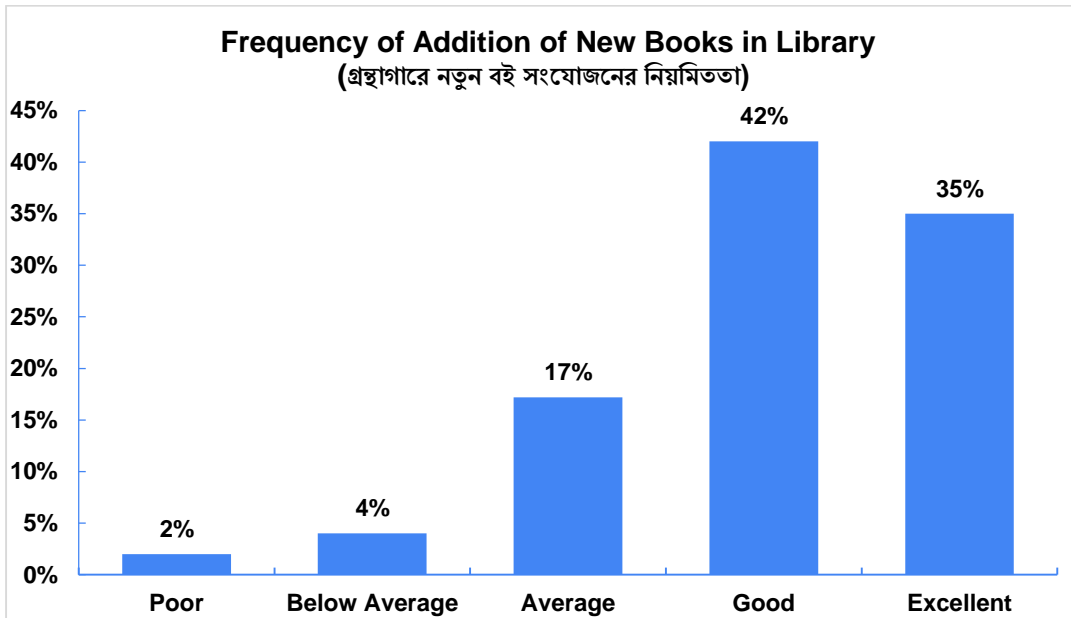

Student Satisfaction Survey 2020-21

CAMPUS, ACCOMMODATION & FACILITIES (ক্যাম্পাস, উপকরণ এবং সুযোগসুবিধাসমূহ)

Principal
V.S. Mahavidyalaya
Manikpara, Jhargram

Student Satisfaction Survey 2020-21

Student Satisfaction Survey 2020-21