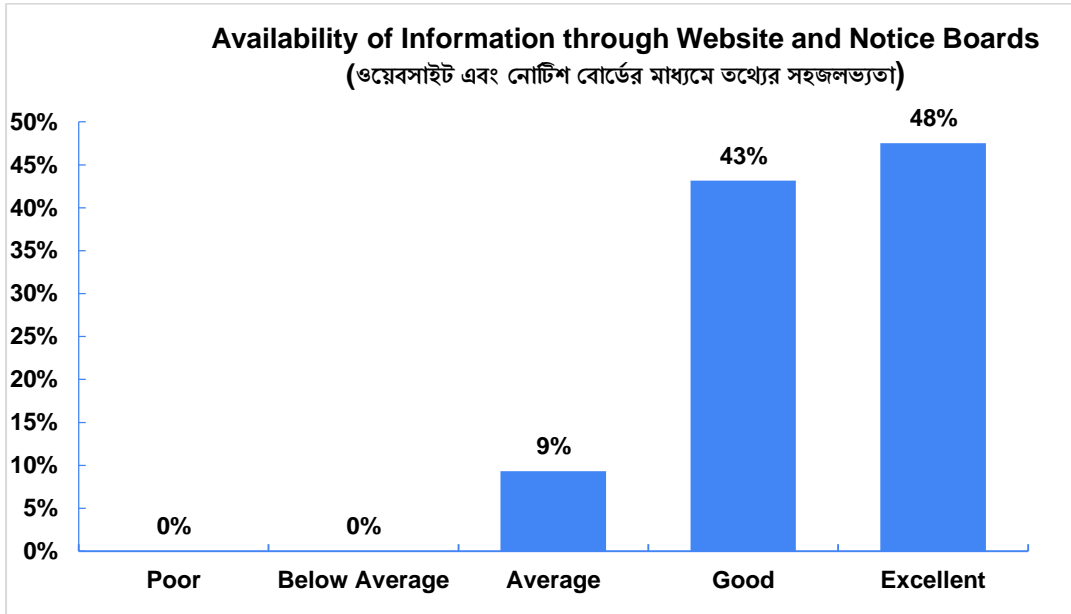

Student Satisfaction Survey 2020-21

Student Satisfaction Survey 2020-21

Student Satisfaction Survey 2020-21

Student Satisfaction Survey 2020-21

Student Satisfaction Survey 2020-21

Student Satisfaction Survey 2020-21

Student Satisfaction Survey 2020-21

OFFICE AND ADMINISTRATION (অফিস এবং প্রশাসন ব্যবস্থাপনা)

Student Satisfaction Survey 2020-21

Student Satisfaction Survey 2020-21

Student Satisfaction Survey 2020-21

YOUR INVOLVEMENT IN COLLEGE ACTIVITIES (অধ্যয়ন এবং সহ-পাঠ্যক্রমিক ক্রিয়াকলাপে অংশগ্রহণ)