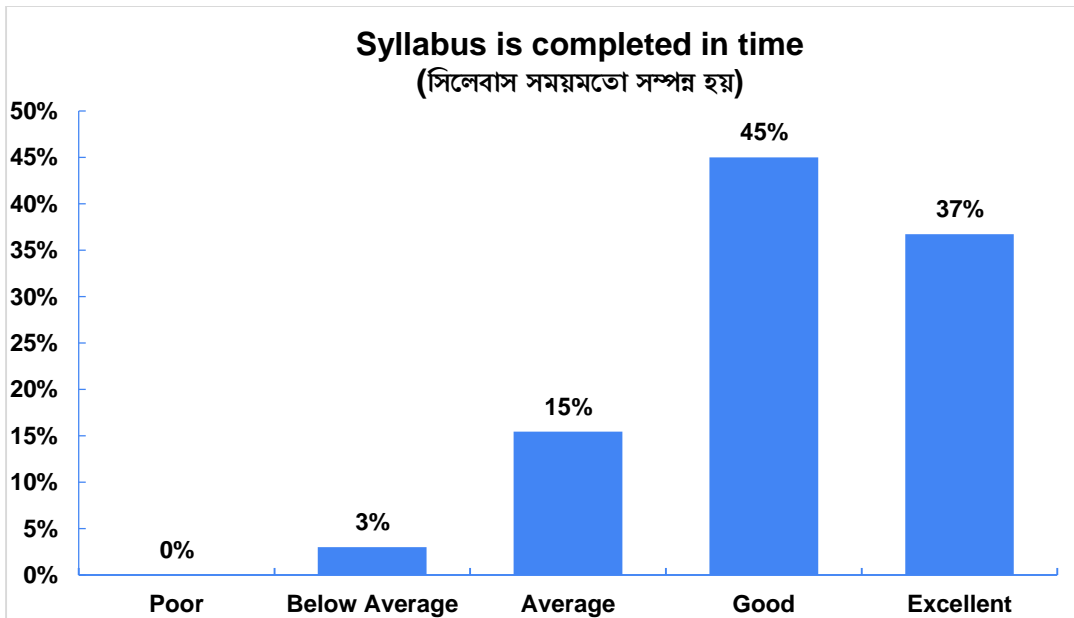

Student Satisfaction Survey 2020-21