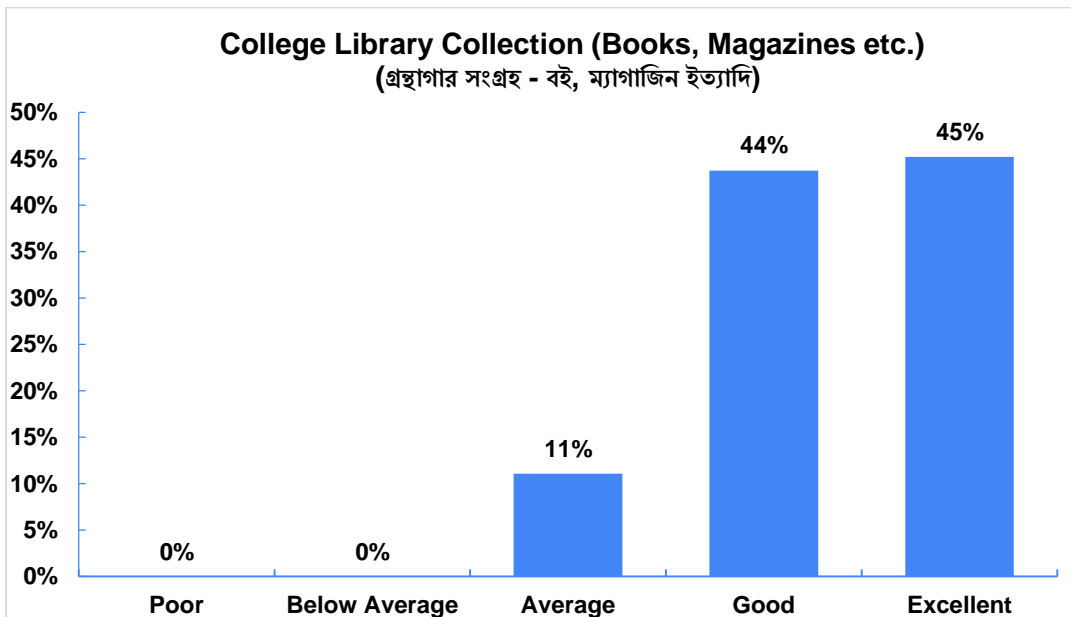

Student Satisfaction Survey 2020-21

CAMPUS, ACCOMMODATION & FACILITIES (ক্যাম্পাস, উপকরণ এবং সুযোগসুবিধাসমূহ)

Principal
V.S. Mahavidyalaya
Manikpara, Jhargram

Student Satisfaction Survey 2020-21

Student Satisfaction Survey 2020-21