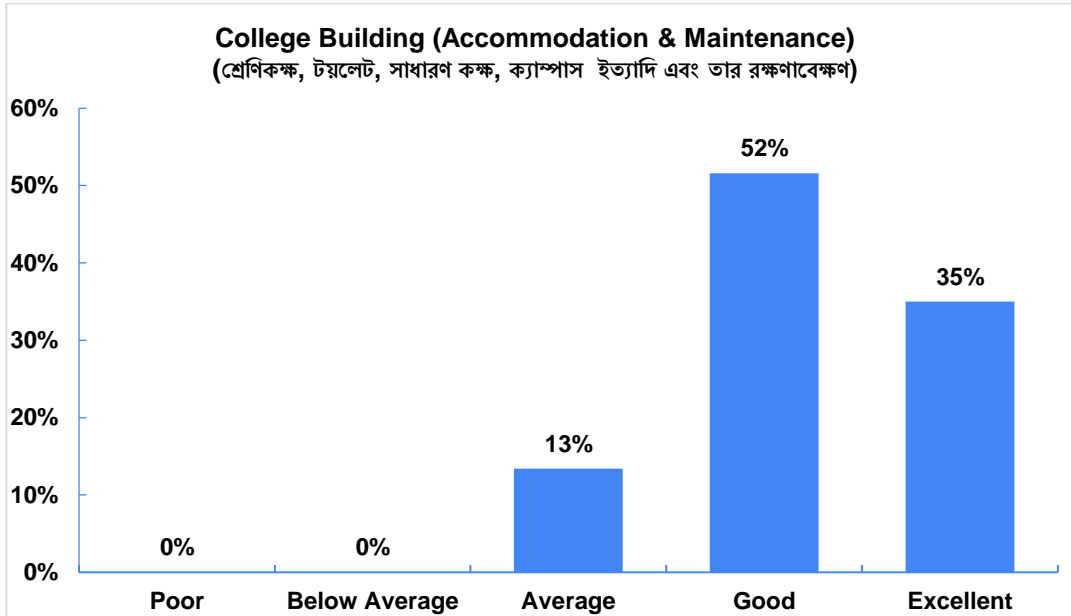

Student Satisfaction Survey 2020-21

CAMPUS, ACCOMMODATION & FACILITIES (ক্যাম্পাস, উপকরণ এবং সুযোগসুবিধাসমূহ)

Principal
V.S. Mahavidyalaya
Manikpara, Jhargram

Student Satisfaction Survey 2020-21

Student Satisfaction Survey 2020-21