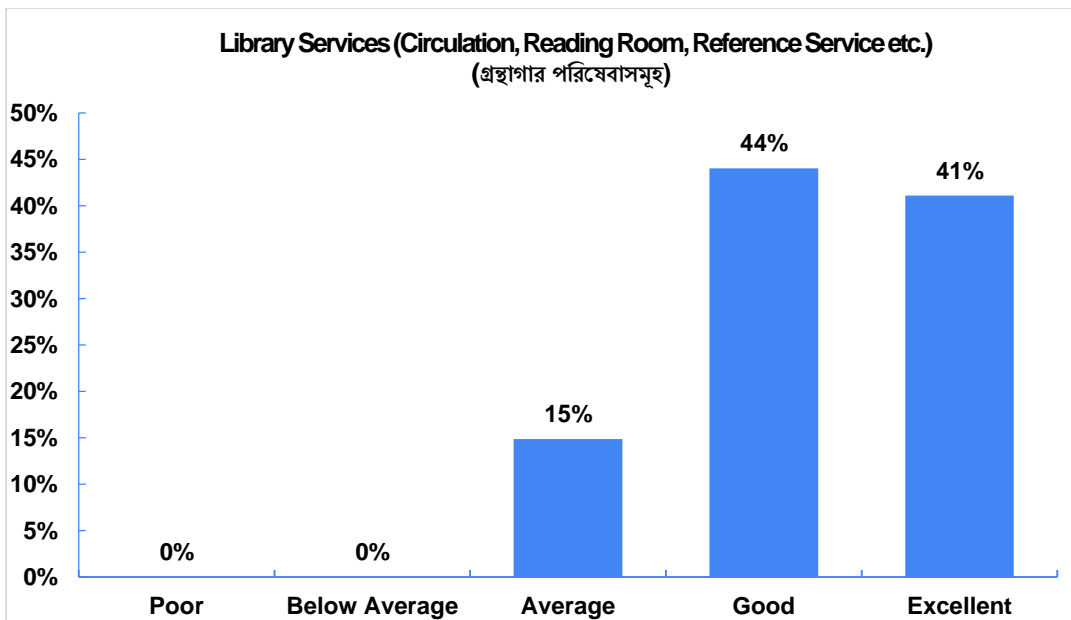

Student Satisfaction Survey 2020-21

CAMPUS, ACCOMMODATION & FACILITIES (ক্যাম্পাস, উপকরণ এবং সুযোগসুবিধাসমূহ)

Principal
V.S. Mahavidyalaya
Manikpara, Jhargram

Student Satisfaction Survey 2020-21

Student Satisfaction Survey 2020-21