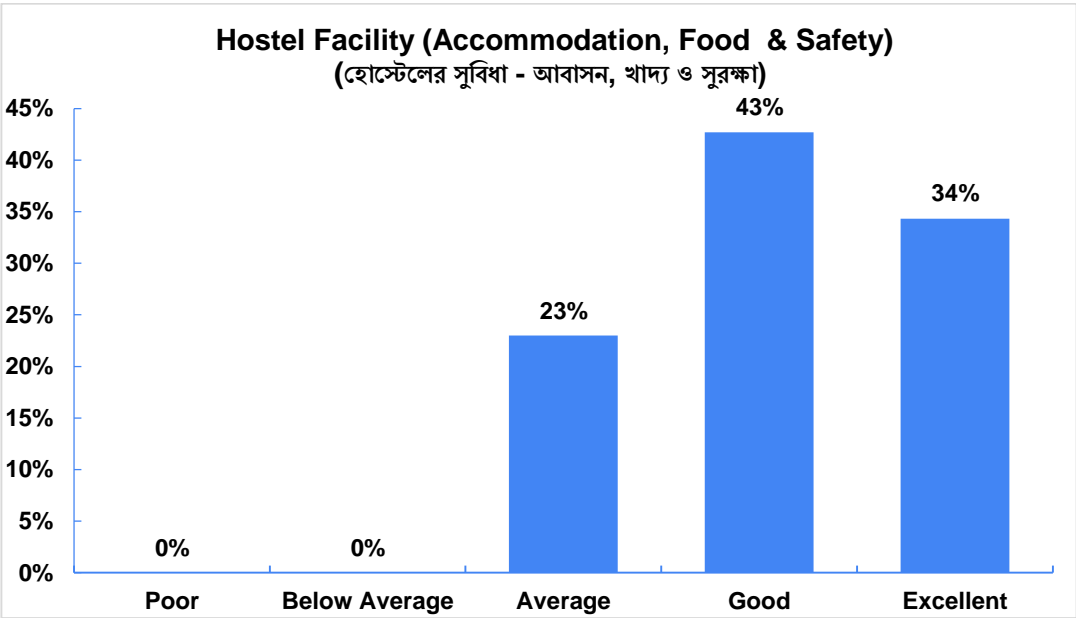

Student Satisfaction Survey 2020-21