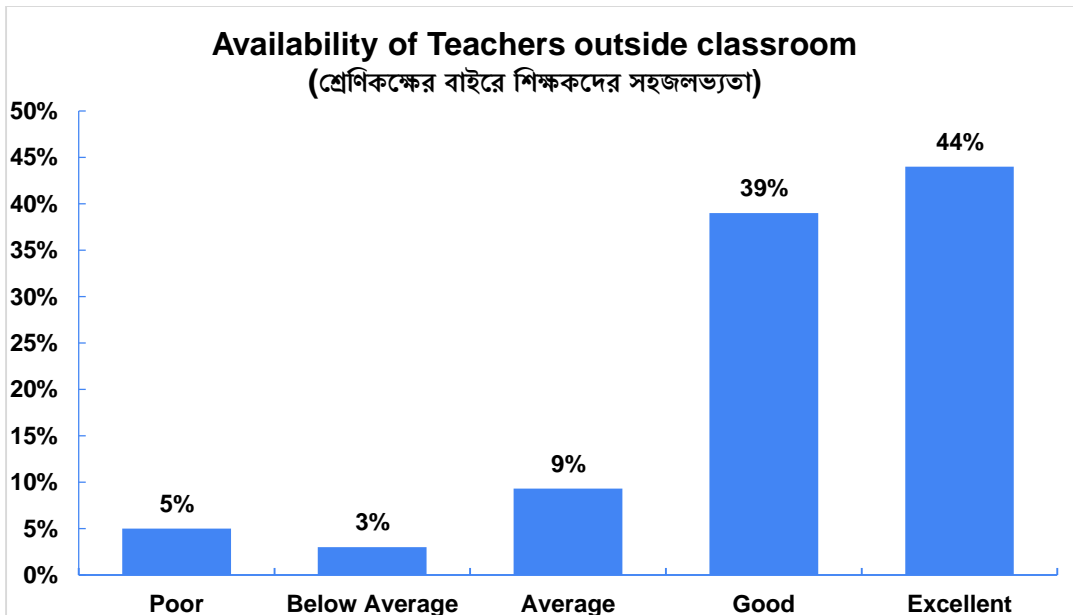

Student Satisfaction Survey 2020-21