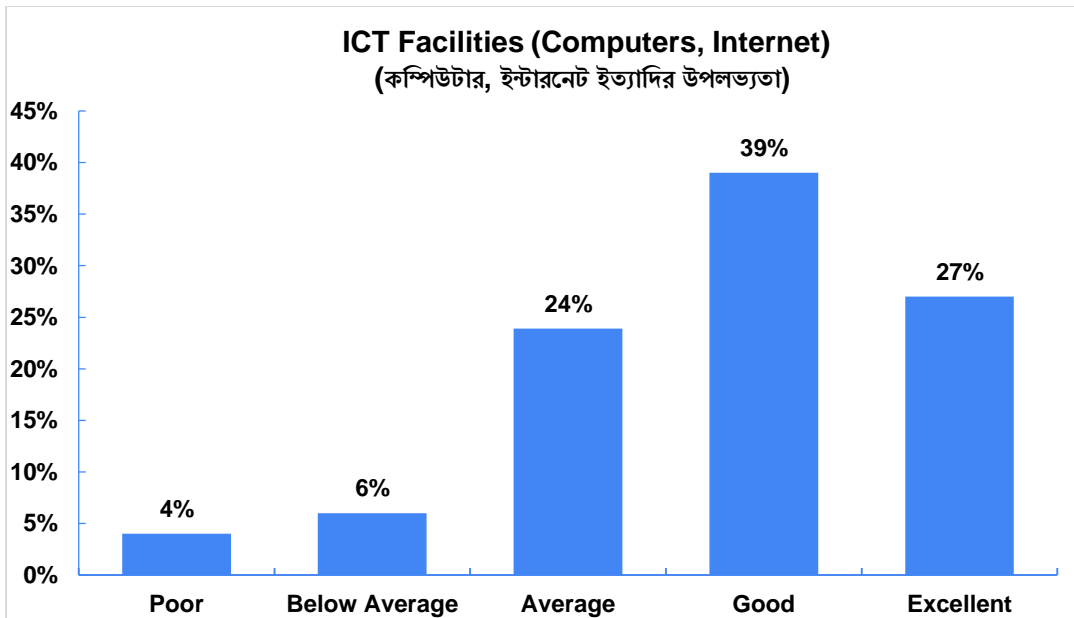

Student Satisfaction Survey 2020-21